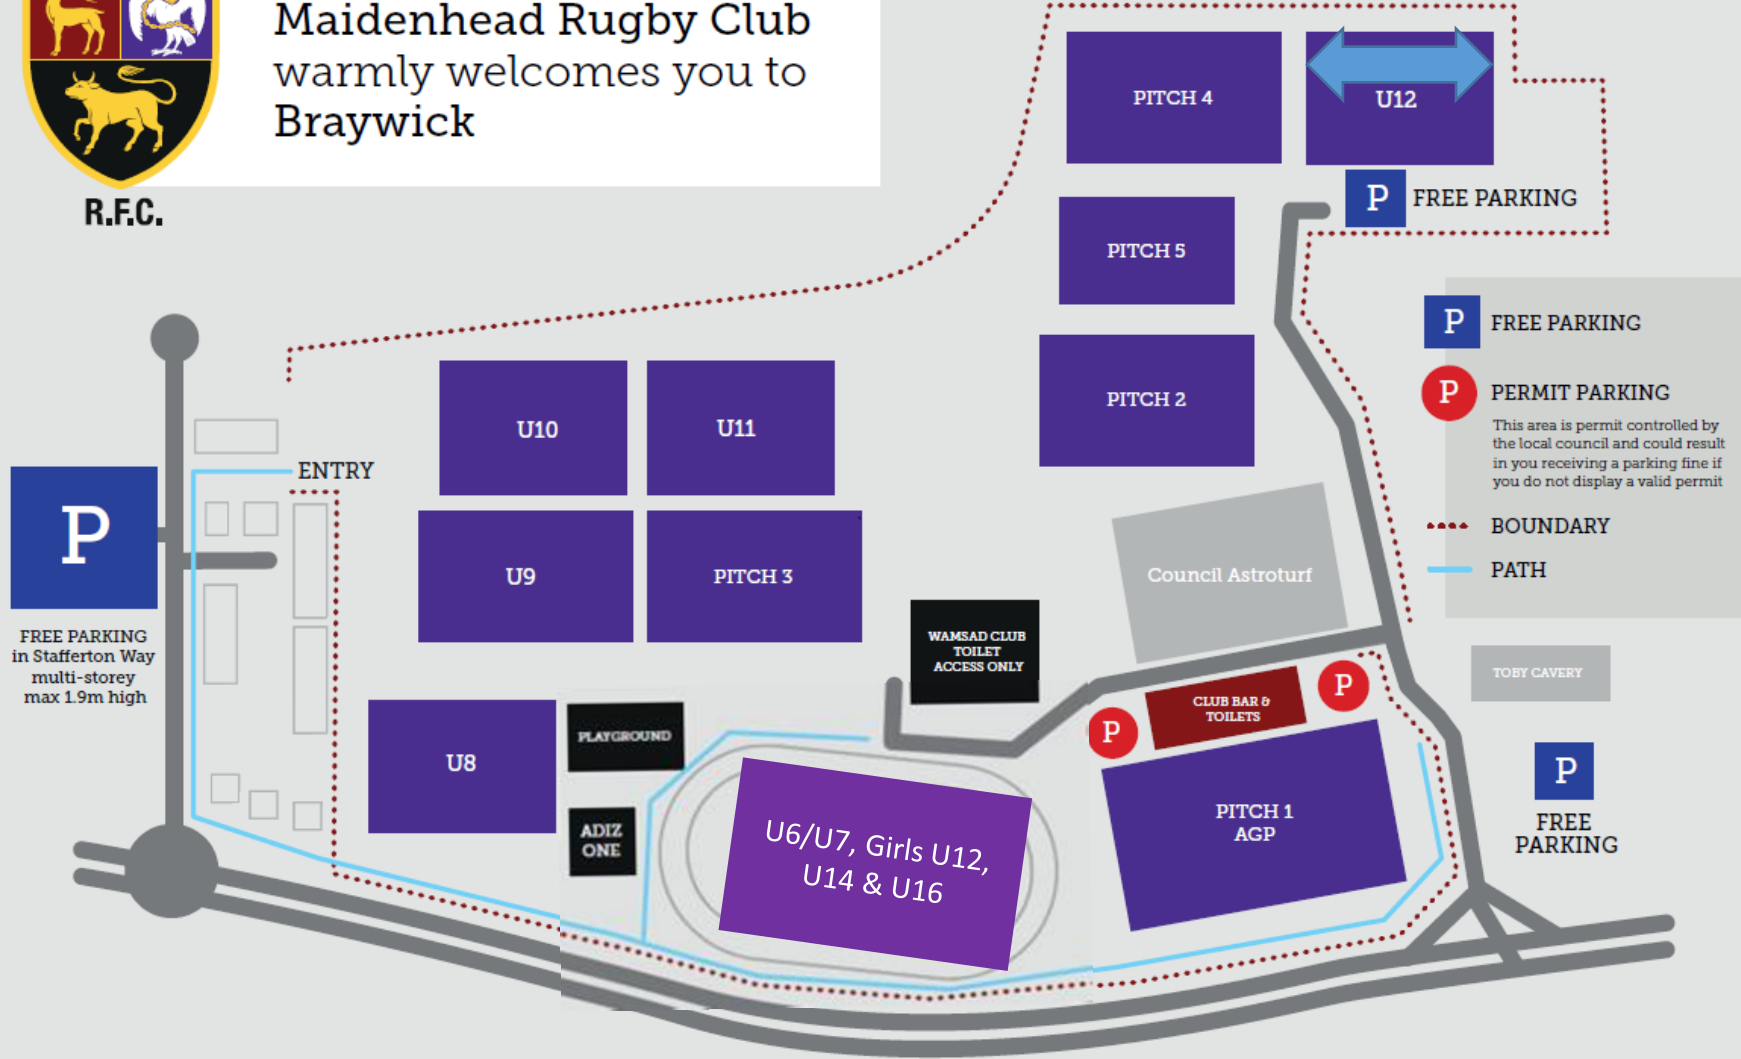

## Maidenhead RFC

- Circa 2,000 members
  - Circa 1,000 playing members
- Senior men play at level 5 of the RFU league structure
  - Circa 50% of each match day squad has progressed through youth rugby
  - Average age of match day squad 24 - 26
- 2<sup>nd</sup> team squad play in the Raging Bull Prem League – opposition include Championship level club 2<sup>nd</sup> teams
- 3<sup>rd</sup> team squad play in BBO
- 4<sup>th</sup> team/Vets – social side
- Colts squad – circa 55 players, National Champions 2018
- Ladies squad – first season of league rugby 2022/23
- Maidenhead Mohawks – O2 Touch Squad (RFU Legacy Gold Standard Award). Play in the National Touch League, Active in kids coaching and introduction to rugby sessions
- 600+ youth players
- Girls squads at U12, U14 and U16
- Circa 300+ volunteers
- Home of Berkshire Unicorns – Inclusive rugby club, supported by Maids since their conception in 2016
- Schools coaching initiative
- Youth Match Officials (YMOs), Disability (berks Brigands – wheelchair rugby)

# Current usage of Braywick Park

Maidenhead Rugby Club warmly welcomes you to Braywick

U12 area already lost to Leisure Centre development

Age Group	No. of Players
Under 6	35
Under 7	33
Under 8	55
Under 9	47
Under 10	57
Under 11	63
Under 12	57
Under 12 girls	20+
Under 13	52
Under 13/14 girls	22+
Under 14	41
Under 15	43
Under 15/16 girls	40+
Under 16	38
Under 17	22
Under 18 (Colts)	42
<b>Total players</b>	<b>667</b>
<b>Total volunteers -</b>	<b>272</b>