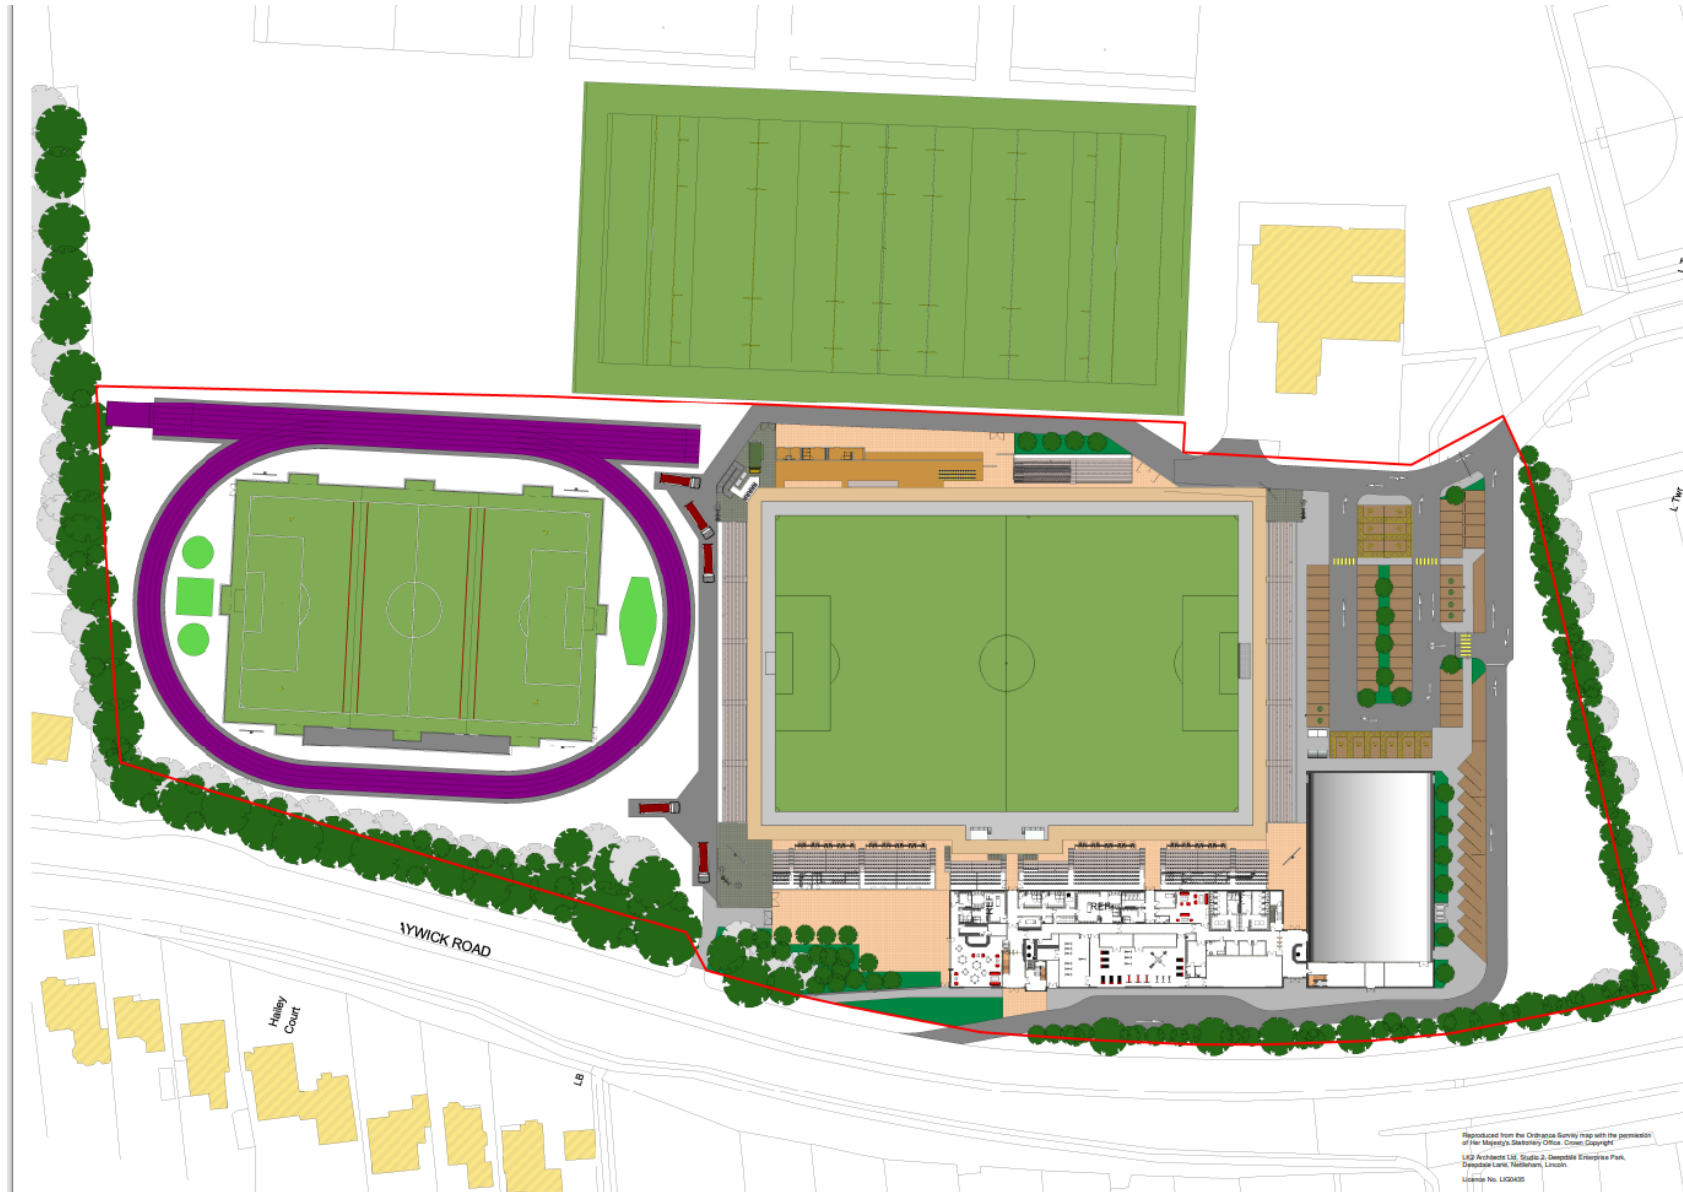

Update by MUFC on proposed development details

AD1	07/09/21	Issue for HDT
Date	Drawn/Issued	Description

PRELIMINARY

Client Logo
SORBON
ESTATES

Client:
Sorbon Estates
Project:
New Stadium at Braywick Park
for MUFC

Drawing Title:
Proposed Site plan